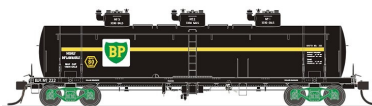

RAIL TANK CAR - SINGLES

20/05/2012

ORDER FORM

Each pack contains one RTR highly detailed and decorated wagons

@ \$63.00/Pack

1950 GF4

1950 GF5

1970 BP222